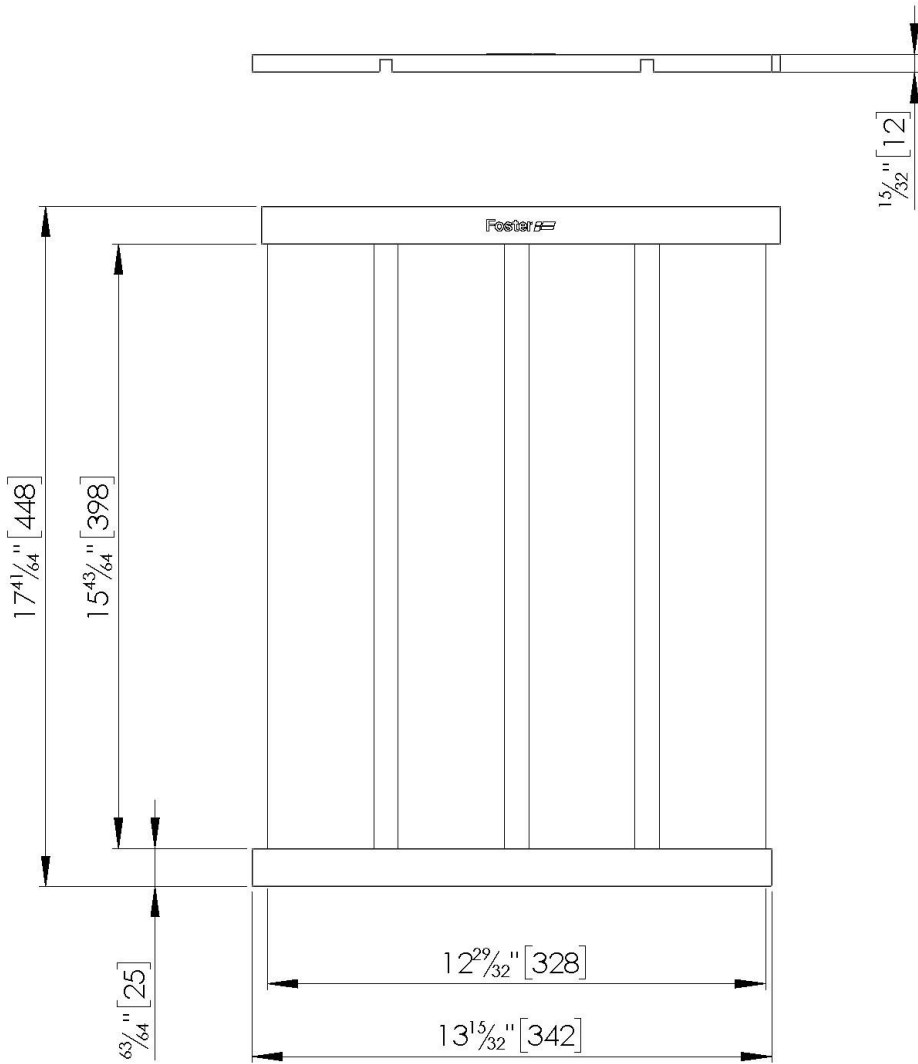

Foldable rack black

Accessoires et compléments

Code: 8110 010

DÉTAILS

Matériau Aluminium et silicone

Coloration Black

Dimensions 448 x 342 mm

Notes: Pliable

DESSINS TECHNIQUES

Accessory opened

Accessory closed