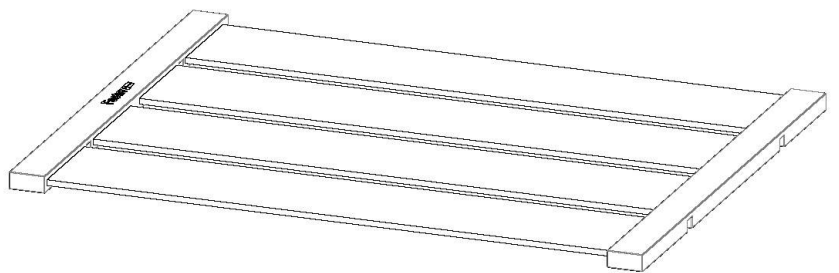

Foldable rack black

Accessoires et compléments

Code: 8110 010

DÉTAILS

Matériau Aluminium et silicone

Coloration Black

Dimensions 448 x 342 mm

Notes: Pliable

DESSINS TECHNIQUES

Accessory opened

Accessory closed